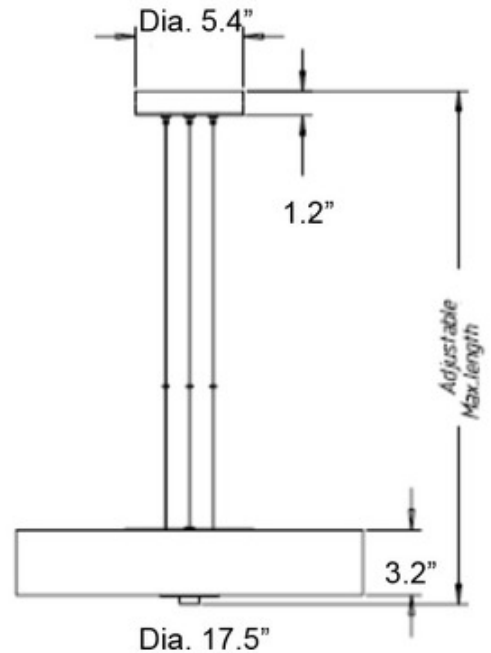

BRAND Philips Consumer Lighting

DESCRIPTION

Fresco Pendant features a frosted glass diffuser with the choice of brushed nickel finish options. The brown finish option has a chrome finished canopy. One 55 watt, 120 volt T5 2GX13 base fluorescent bulb comes included. Dimensions: 17.5 inch width x 3.2 inch height. Overall height is 137.8 inches. Dimmable using the build in finial disguised switch.

SHADE COLOR	Frosted
BODY FINISH	Brushed Nickel
WATTAGE	55W
DIMMER	Included
DIMENSIONS	17.5"W x 3.2"H x 17.5"D
BULB INCLUDED	
LAMP	1 x T5CIRC/2GX13/55W/120V Fluorescent

SPEC # PCL101959

COMPANY	PROJECT	FIXTURE TYPE	APPROVED BY	DATE