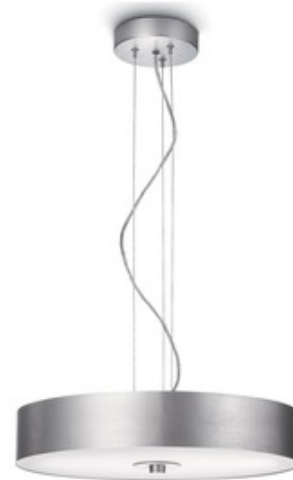

BRAND Philips Consumer Lighting

DESCRIPTION

Fresco Pendant features a frosted glass diffuser with the choice of brushed nickel finish options. The brown finish option has a chrome finished canopy. One 55 watt, 120 volt T5 2GX13 base fluorescent bulb comes included. Dimensions: 17.5 inch width x 3.2 inch height. Overall height is 137.8 inches. Dimmable using the build in finial disguised switch.

SHADE COLOR	Frosted
BODY FINISH	Brushed Nickel
WATTAGE	55W
DIMMER	Included
DIMENSIONS	17.5"W x 3.2"H x 17.5"D
BULB INCLUDED	
LAMP	1 x T5CIRC/2GX13/55W/120V Fluorescent

SPEC # PCL101959

COMPANY	PROJECT	FIXTURE TYPE	APPROVED BY	DATE