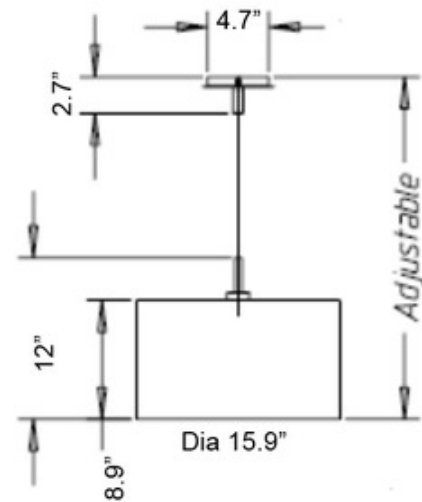

**BRAND** Philips Consumer Lighting

**DESCRIPTION**

Addiso Pendant features a nickel finish with a white shade. One 75 watt, 120 volt A19 medium base incandescent bulb is required, but not included. 15.9 inch width x 8.9 inch height x 15.9 inch depth.

<b>SHADE COLOR</b>	White
<b>BODY FINISH</b>	Nickel
<b>WATTAGE</b>	75W
<b>DIMMER</b>	Standard 120V
<b>DIMENSIONS</b>	15.9"W x 8.9"H x 15.9"D
<b>BULB NOT INCLUDED</b>	
<b>LAMP</b>	1 x A19/Medium (E26)/75W/120V Incandescent 1 x A19/Medium (E26)/120V LED