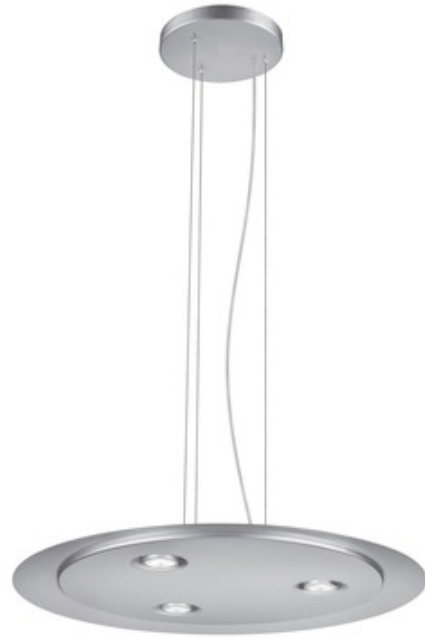

**BRAND** Philips Consumer Lighting

**DESCRIPTION**

Mendel 3-light round pendant in Brushed Nickel finish. Also available in a linear pendant version. Includes three 7.5 watt LED lamps totaling 22.5 watts. 19.7 inch diameter x 1inch high x 118 inch maximum overall height.

<b>SHADE COLOR</b>	N/A
<b>BODY FINISH</b>	Brushed Nickel
<b>WATTAGE</b>	22.5W
<b>DIMMER</b>	Low Voltage Electronic
<b>DIMENSIONS</b>	19.7"W x 1"H
<b>BULB INCLUDED</b>	
<b>LAMP</b>	3 x LED/7.5W/120V LED