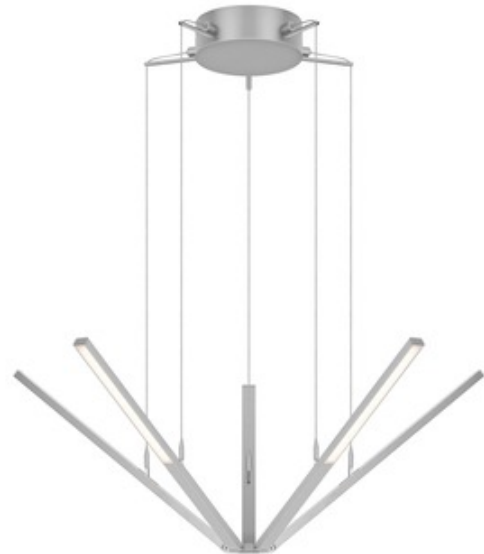

DESIGNER

Robert Sonneman

BRAND

SONNEMAN - A Way of Light

DESCRIPTION

The Starflex pendant features a white etched acrylic shade with a microlens diffuser and is available in either bright satin aluminum or satin black finishes. One 30 watt, 120 volt 3000K 80 CRI LED bulb is included. Dimmable with Lutron Electronic Low Voltage dimmer, CTELV-303P, sold separately. ETL listed. The size of the pendant is 2 inch height x 34 inch width and comes with a 10 foot adjustable cord. The canopy is 6 inches in diameter.

SHADE COLOR	White Etched
BODY FINISH	Satin Aluminum
WATTAGE	30W
DIMMER	Low Voltage Electronic
DIMENSIONS	34"W x 2"H
BULB INCLUDED	
LAMP	LED/30W/120V LED

Technical Information

LUMINOUS FLUX	2250 lumens
LUMENS/WATT	75.00
LAMP COLOR	3000K
COLOR RENDERING	80 CRI