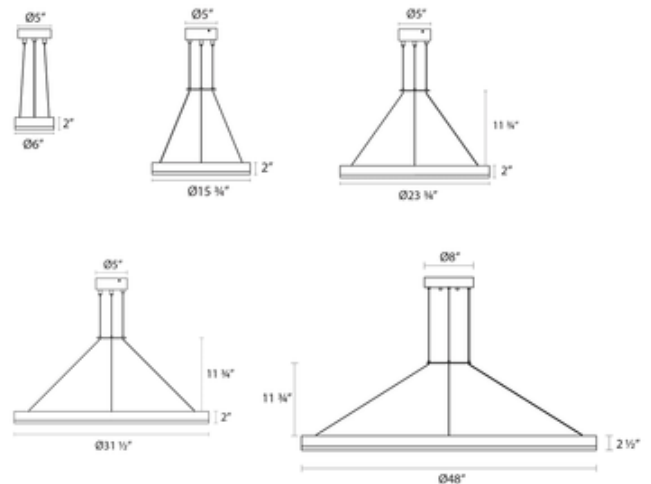

BRAND SONNEMAN - A Way of Light

DESCRIPTION

The Corona Ring Pendant is a warm circle of LED illumination that floats effortlessly in the air. The frame, made of aluminum, is fitted with an optical acrylic diffuser that softens the light. Available in a range of sizes, this pendant can be installed individually in an entryway to welcome guests, or in a series to create a dramatic effect in a larger space. All sizes are dimmable with a TRIAC or ELV dimmer at 120V. The 24, 36 and 48 inch pendants are dimmable with a 0-10V dimmer at 120-277V. Note: The 3500K option is only available for 32 and 48 inch pendants.

Shown in: Bright Satin Aluminum

SHADE COLOR	N/A
BODY FINISH	Bright Satin Aluminum
WATTAGE	8W
DIMMER	Low Voltage Electronic
DIMENSIONS	6"W x 2"H
INTEGRATED LED MODULE	
LAMP	1 x LED/8W/120V LED

Technical Information

LUMINOUS FLUX	335 lumens
LUMENS/WATT	41.88
LAMP COLOR	3000K
COLOR RENDERING	90 CRI

SPEC # SON102111

COMPANY	PROJECT	FIXTURE TYPE	APPROVED BY	DATE