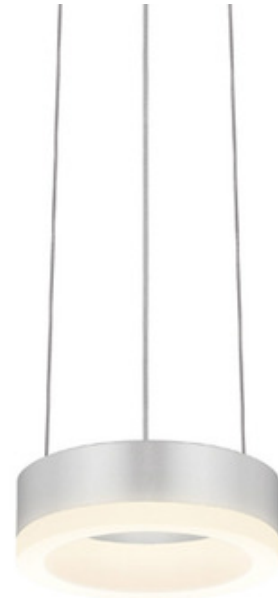

BRAND SONNEMAN - A Way of Light

DESCRIPTION

The Corona Ring Pendant is a warm circle of LED illumination that floats effortlessly in the air. The frame, made of aluminum, is fitted with an optical acrylic diffuser that softens the light. Available in a range of sizes, this pendant can be installed individually in an entryway to welcome guests, or in a series to create a dramatic effect in a larger space. All sizes are dimmable with a TRIAC or ELV dimmer at 120V. The 24, 36 and 48 inch pendants are dimmable with a 0-10V dimmer at 120-277V. Note: The 3500K option is only available for 32 and 48 inch pendants.

Shown in: Bright Satin Aluminum

SHADE COLOR	N/A
BODY FINISH	Bright Satin Aluminum
WATTAGE	8W
DIMMER	Low Voltage Electronic
DIMENSIONS	6"W x 2"H
INTEGRATED LED MODULE	
LAMP	1 x LED/8W/120V LED

Technical Information

LUMINOUS FLUX	335 lumens
LUMENS/WATT	41.88
LAMP COLOR	3000K
COLOR RENDERING	90 CRI

SPEC # SON102111

COMPANY	PROJECT	FIXTURE TYPE	APPROVED BY	DATE