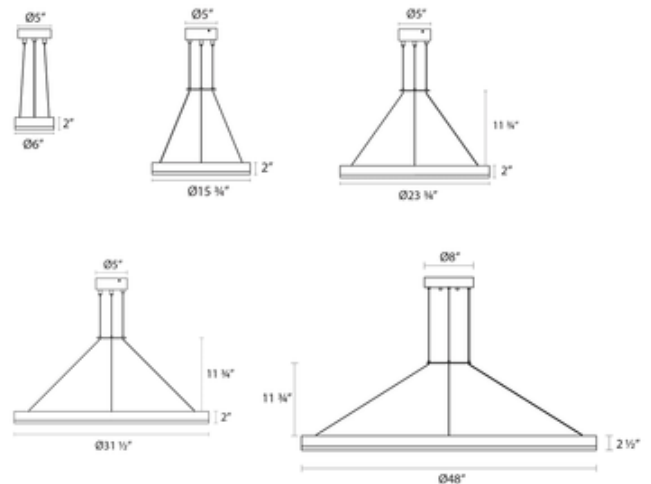

**BRAND** SONNEMAN - A Way of Light

**DESCRIPTION**

The Corona Ring Pendant is a warm circle of LED illumination that floats effortlessly in the air. The frame, made of aluminum, is fitted with an optical acrylic diffuser that softens the light. Available in a range of sizes, this pendant can be installed individually in an entryway to welcome guests, or in a series to create a dramatic effect in a larger space. All sizes are dimmable with a TRIAC or ELV dimmer at 120V. The 24, 36 and 48 inch pendants are dimmable with a 0-10V dimmer at 120-277V. Note: The 3500K option is only available for 32 and 48 inch pendants.

*Shown in: Bright Satin Aluminum*

<b>SHADE COLOR</b>	N/A
<b>BODY FINISH</b>	Bright Satin Aluminum
<b>WATTAGE</b>	35W
<b>DIMMER</b>	Low Voltage Electronic
<b>DIMENSIONS</b>	31.5"W x 2"H
<b>INTEGRATED LED MODULE</b>	
<b>LAMP</b>	1 x LED/35W/120-277V LED

*Technical Information*

<b>LUMINOUS FLUX</b>	1604 lumens
<b>LUMENS/WATT</b>	45.83
<b>LAMP COLOR</b>	3000K
<b>COLOR RENDERING</b>	90 CRI

**SPEC #** SON102117

COMPANY	PROJECT	FIXTURE TYPE	APPROVED BY	DATE