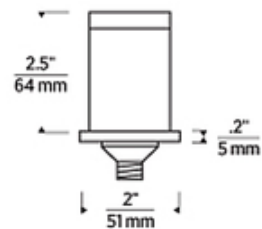

**BRAND** Visual Comfort Architectural

**DESCRIPTION**

The 2 Inch Round Freejack Canopy Port Alone is designed for use with Visual Comfort freejack pendants. It can be installed in a range of locations, and access to the back of the ceiling is not needed. Suitable for ceiling thicknesses of 0.5 to 2.125 inches. A cylindrical junction box is included. Note: A transformer is required, sold separately.

*Shown in: Satin Nickel*

<b>SHADE COLOR</b>	N/A
<b>BODY FINISH</b>	Satin Nickel
<b>WATTAGE</b>	N/A
<b>DIMMER</b>	N/A
<b>DIMENSIONS</b>	2"W x 2.5"H
<b>LAMP</b>	N/A

**SPEC #** ELE10224

COMPANY	PROJECT	FIXTURE TYPE	APPROVED BY	DATE