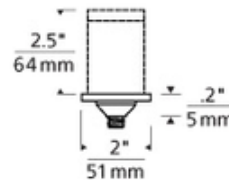

FreeJack Port Alone

Description:

Freejack Port Alone can be installed in a range of locations where access to back of ceiling is not needed. Mounts to special cylindrical 1.5 inch diameter x 2.5 inch deep junction box included. Finish available in Antique Bronze, Chrome or Satin Nickel. Can be mounted to ceiling or wall. If wall mounting, head should be no longer than 6 inches. ETL listed. For use with Tech Lighting Freejack low voltage LED or halogen pendants or heads, sold separately. Requires remote transformer, sold separately.

Shown in: Satin Nickel

List Price: \$118.75
 Our Price: \$95.00

Shade Color: N/A
 Body Finish: Satin Nickel
 Lamp: N/A
 Wattage: N/A
 Dimmer: Dimmable
 Dimensions: 2.5"H x 2"W

Product Number: TLG10224			
Company:		Fixture Type:	Date: Feb 25, 2018
Project:		Approved By:	