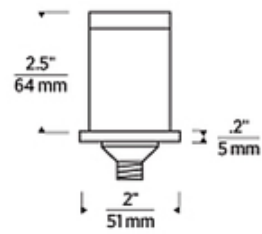

**BRAND** Visual Comfort Architectural

**DESCRIPTION**

The 2 Inch Round Freejack Canopy Port Alone is designed for use with Visual Comfort freejack pendants. It can be installed in a range of locations, and access to the back of the ceiling is not needed. Suitable for ceiling thicknesses of 0.5 to 2.125 inches. A cylindrical junction box is included. Note: A transformer is required, sold separately.

*Shown in: Satin Nickel*

<b>SHADE COLOR</b>	N/A
<b>BODY FINISH</b>	Satin Nickel
<b>WATTAGE</b>	N/A
<b>DIMMER</b>	N/A
<b>DIMENSIONS</b>	2"W x 2.5"H
<b>LAMP</b>	N/A

**SPEC #** ELE10224

COMPANY	PROJECT	FIXTURE TYPE	APPROVED BY	DATE