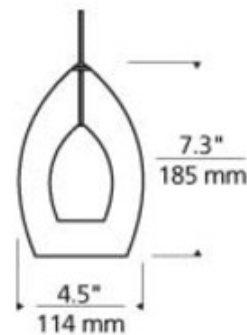

BRAND Visual Comfort Modern

DESCRIPTION

Fire Freejack Pendant features rich translucent Murano glass surrounding a small frost raindrop glass. Compatible for use with 1-circuit Monorail track system or Freejack canopy. Includes one 12 volt, 35 watt halogen bipin lamp. Supplied with six feet of field-cutttable suspension cable and a Freejack connector. Freejack canopy required if used as a monopoint, sold separately. LED canopy compatible with both halogen and LED lamp options. Dimmer type dependent on system transformer (low voltage magnetic or electronic). LIMITED TO QUANTITY ON HAND.

SHADE COLOR	Cobalt
BODY FINISH	Chrome
WATTAGE	35W
DIMMER	Dimmable
DIMENSIONS	4.5"W x 7.3"H
BULB INCLUDED	
LAMP	1 x JC/CY6.35 (bipin)/35W/12V Halogen

Technical Information

PRODUCT DIMENSIONS	Cord Length: 72"
---------------------------	------------------