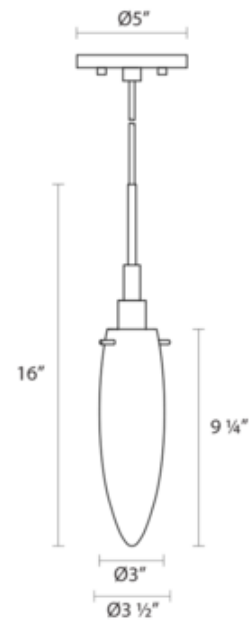

BRAND SONNEMAN - A Way of Light

DESCRIPTION

Candela Torpedo Single Pendant features White glass with a Satin Nickel finish, and is a simplified, more contemporary rendition of a classic series, presented in a variety of new glass shapes. One 60 watt, 120 volt B10 type candelabra base incandescent bulb is required, but not included. 3 inch width x 9.25 inch height x 120 inch length.

SHADE COLOR	White Glass
BODY FINISH	Polished Chrome
WATTAGE	60W
DIMMER	N/A
DIMENSIONS	120"L x 3"W x 9.25"H x 3"D
BULB NOT INCLUDED	
LAMP	1 x B10/Candelabra (E12)/60W/120V Incandescent 1 x B10/Candelabra (E12)/120V LED

SPEC # SON102333

COMPANY	PROJECT	FIXTURE TYPE	APPROVED BY	DATE