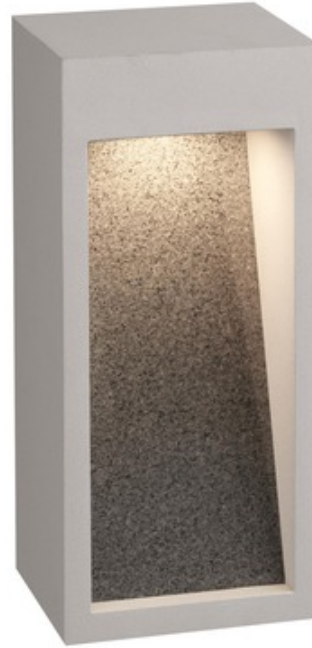

BRAND

Forecast

DESCRIPTION

Starbeam LED outdoor wall lantern in graphite or bronze finish with natural stone insert available in a 12 and 18 inch version. Small size is 5 inches wide x 12.5 inches high x 4 inches deep. Large version is 5 inches wide x 18 inches high x 4 inches deep. Both sizes include one 15W LED, 1100 lumens initial, 2700K, 80 CRI, 120V electronic. Wet location rated.

SHADE COLOR	N/A
BODY FINISH	Graphite
WATTAGE	15W
DIMMER	Low Voltage Electronic
DIMENSIONS	5"W x 12.5"H x 4"D
BULB INCLUDED	
LAMP	1 x LED/15W/120V LED

SPEC # FOR102432

COMPANY

PROJECT

FIXTURE TYPE

APPROVED BY