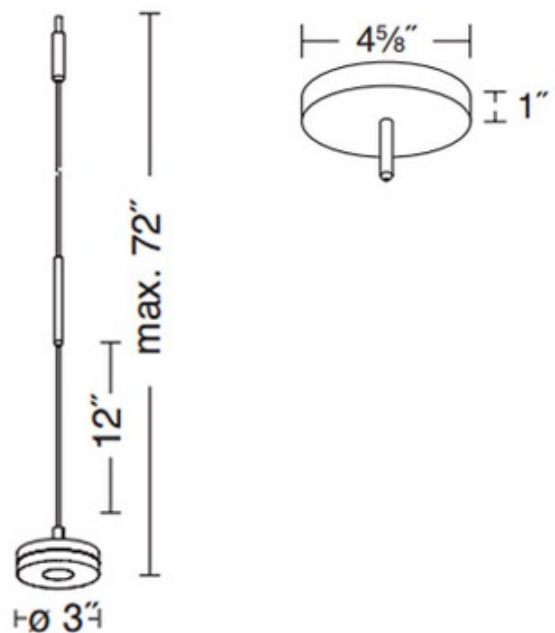

BRAND

Holtkoetter

DESCRIPTION

LichtStar R9731 LED Pendant is available in Hand Brushed Old Bronze or Brushed Brass with a Clear glass diffuser and matching canopy. One 4.2 watt 12 volt 2900K LED module is included. 3 inch width x 12 inch height x 72 inch maximum length. Canopy: 4.63 inch width x 1 inch height. UL listed.

SHADE COLOR	Clear
BODY FINISH	Chrome
WATTAGE	4.2W
DIMMER	Low Voltage Electronic
DIMENSIONS	72"L x 3"W x 12"H
INTEGRATED LED MODULE	
LAMP	1 x LED/4.2W/12V LED

SPEC #

HLK102486

COMPANY

PROJECT

FIXTURE TYPE

APPROVED BY