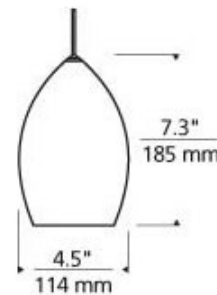

COMPANY	PROJECT	FIXTURE TYPE	APPROVED BY	DATE