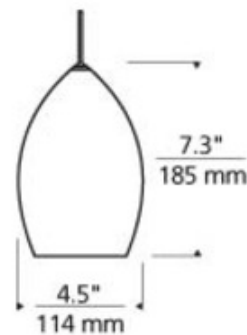

COMPANY	PROJECT	FIXTURE TYPE	APPROVED BY	DATE