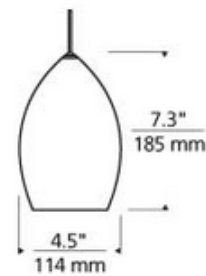

BRAND

Visual Comfort Modern

DESCRIPTION

Freejack Firebird Pendant features patterned Murano glass surrounding a small frost raindrop glass. Shade color available in Swan with a Chrome finish. Includes one 35 watt low voltage halogen bi-pin lamp, six feet of field-cutttable suspension cable, and a Freejack connector. ETL listed. 4.5 inch diameter x 7.3 inch height x 79.3 inch length. Canopy required for use as a monopoint, sold separately.

SHADE COLOR	Swan
BODY FINISH	Satin Nickel
WATTAGE	35W
DIMMER	Dimmable
DIMENSIONS	79.3"L x 4.5"W x 7.3"H
BULB INCLUDED	
LAMP	1 x JC/CY6.35 (bipin)/35W/12V Halogen

SPEC #

TLG10313

COMPANY

PROJECT

FIXTURE TYPE