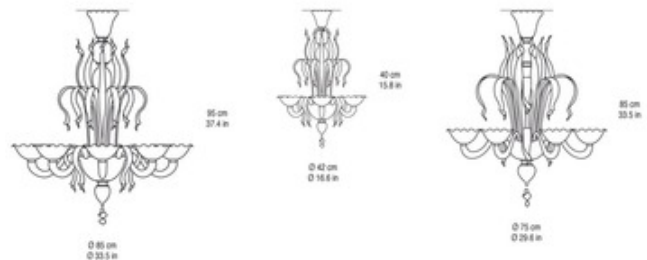

Loto Suspension

Description:

Loto suspension features hand-made glass available in orange, red, amber, pink, or crystal in a chrome and gold metal finish. Offered in 4-light, 6-light, or 8-light options. Also available in wall sconce version. Requires (4), (6), or (8) 60 watt, 120 volt E14 candelabra base bulbs sold separately. 4-light: 16.6 inch diameter x 15.8 inch height. 6-light: 29.6 inch diameter x 33.5 inch height. 8-light: 33.5 inch diameter x 37.4 inch height.

Shown in: Chrome / Red

List Price: CALL!
Our Price: CALL!

Shade Color: Red
Body Finish: Chrome
Lamp: 4 x B10/E14 (European)/60W/120V Incandescent
Wattage: 240W
Dimmer: Incandescent
Dimensions: 15.8"H x 16.6"W x 16.6"D