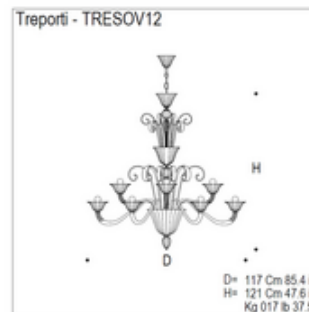

SHADE COLOR	Amethyst / Gold
BODY FINISH	Polished Chrome
WATTAGE	720W
DIMMER	Standard 120V
DIMENSIONS	46.1"W x 47.6"H
BULB NOT INCLUDED	
LAMP	12 x B10/Candelabra (E12)/60W/120V Incandescent

SPEC #

AVM103198