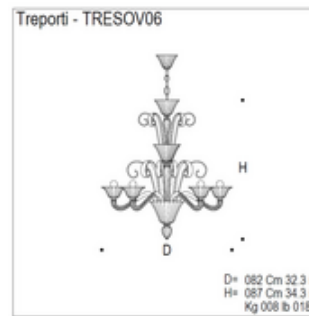

SHADE COLOR	Amethyst / Gold
BODY FINISH	Polished Chrome
WATTAGE	720W
DIMMER	Standard 120V
DIMENSIONS	46.1"W x 47.6"H
BULB NOT INCLUDED	
LAMP	12 x B10/Candelabra (E12)/60W/120V Incandescent

SPEC #

AVM103198