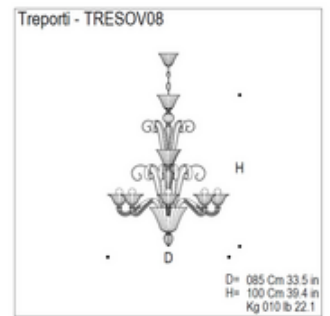

BRAND

Mazzega1946

DESCRIPTION

The Treporti Chandelier features hand-made Venetian glass. Available in Transparent Light Blue, Transparent Amethyst, Transparent Crystal and Acidified Crystal with Polished Chrome finish, or Acidified Crystal with Polished Gold finish. Includes a junction box bracket.

SHADE COLOR	Amethyst / Gold
BODY FINISH	Polished Chrome
WATTAGE	720W
DIMMER	Standard 120V
DIMENSIONS	46.1"W x 47.6"H
BULB NOT INCLUDED	
LAMP	12 x B10/Candelabra (E12)/60W/120V Incandescent

SPEC #

AVM103198