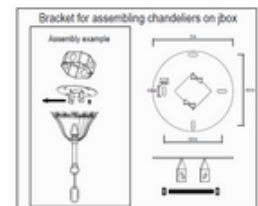

SHADE COLOR	Amethyst / Gold
BODY FINISH	Polished Chrome
WATTAGE	720W
DIMMER	Standard 120V
DIMENSIONS	46.1"W x 47.6"H
BULB NOT INCLUDED	
LAMP	12 x B10/Candelabra (E12)/60W/120V Incandescent

SPEC #

AVM103198