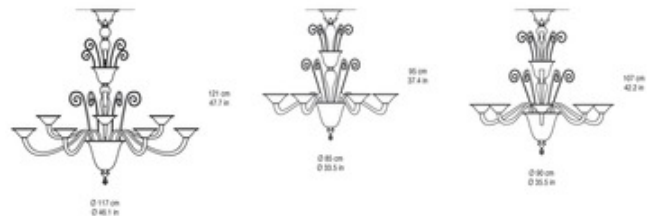

# Melissa Suspension

**Description:**

Melissa suspension features hand-made glass available in amethyst, blue, crystal, plaster, amethyst with gold pendants, blue with gold pendants, or crystal with gold pendants in a chrome and gold metal finish. Offered in 6-light, 8-light, or 12-light options. Requires (6), (8), or (12) 60 watt, 120 volt E14 candelabra base bulbs sold separately. 6-light: 33.5 inch diameter x 37.4 inch height. 8-light: 35.5 inch diameter x 42.2 inch height. 12-light: 46.1 inch diameter x 47.7 inch height.

Shown in: Chrome / Amethyst / Gold

**List Price:** CALL!  
**Our Price:** CALL!

**Shade Color:** Amethyst / Gold  
**Body Finish:** Chrome  
**Lamp:** 12 x B10/E14 (European)/60W/120V Incandescent  
**Wattage:** 720W  
**Dimmer:** Incandescent  
**Dimensions:** 47.7"H x 46.1"W x 46.1"D