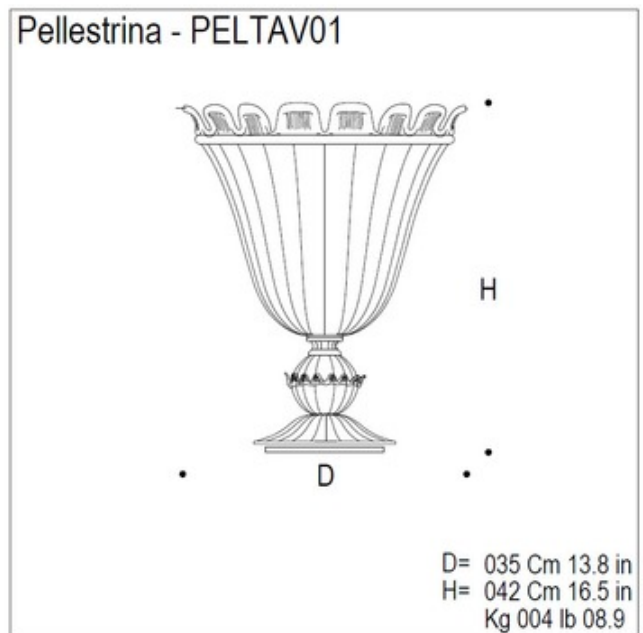

BRAND

Mazzega1946

DESCRIPTION

The Pellestrina Table Lamp is made from handmade glass with a chrome frame and is available in white with crystal decorations, crystal, black, or red.

Shown in: Multicolor / Transparent Crystal

SHADE COLOR	Transparent Crystal
BODY FINISH	Multicolor
WATTAGE	72W
DIMMER	N/A
DIMENSIONS	13.8"W x 16.6"H
BULB NOT INCLUDED	
LAMP	1 x A19/Medium (E26)/72W/120V Incandescent 1 x A19/Medium (E26)/120V LED

SPEC #

AVM103274

COMPANY

PROJECT

FIXTURE TYPE

APPROVED BY

DATE
