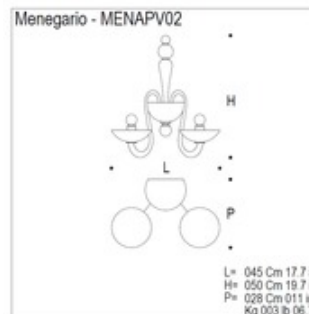

COMPANY

PROJECT

FIXTURE TYPE

APPROVED BY

DATE