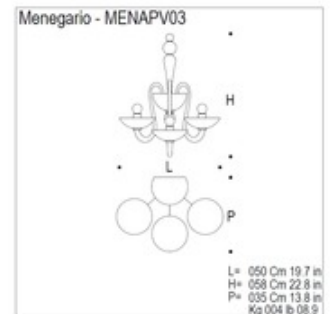

COMPANY

PROJECT

FIXTURE TYPE

APPROVED BY

DATE