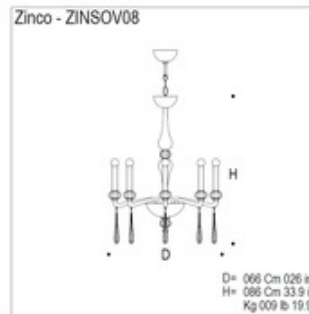

COMPANY

PROJECT

FIXTURE TYPE

APPROVED BY

DATE