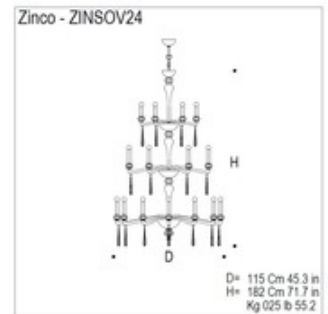

COMPANY

PROJECT

FIXTURE TYPE

APPROVED BY

DATE