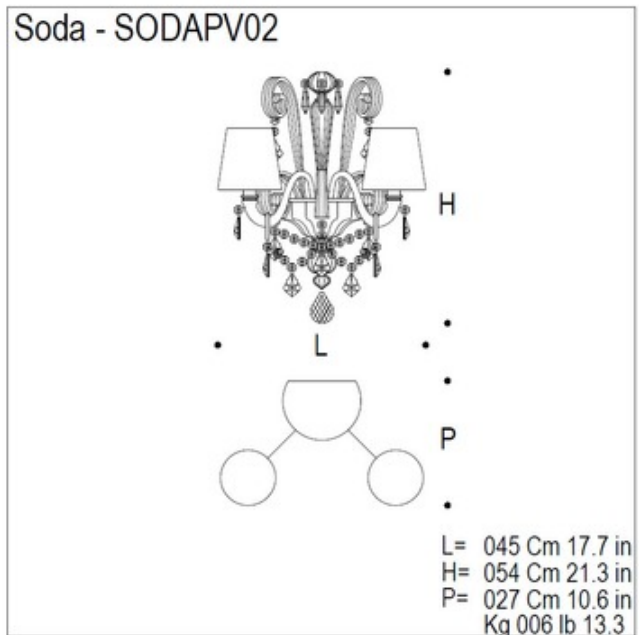

BRAND

Mazzega1946

DESCRIPTION

The Soda Wall Light is made from homemade glass with a chrome frame and is available with either crystal, red, or black shade options. Two 40-watt, 120 volt E14 base B10 incandescent bulbs are required, but not included.

Shown in: Chrome / Transparent Crystal

SHADE COLOR	Transparent Crystal
BODY FINISH	Chrome
WATTAGE	80W
DIMMER	Standard 120V
DIMENSIONS	17.7"W x 21.3"H x 11.8"D
BULB NOT INCLUDED	
LAMP	2 x B10/E14 (European)/40W/120V Incandescent

SPEC #

AVM103475

COMPANY

PROJECT

FIXTURE TYPE

APPROVED BY

DATE