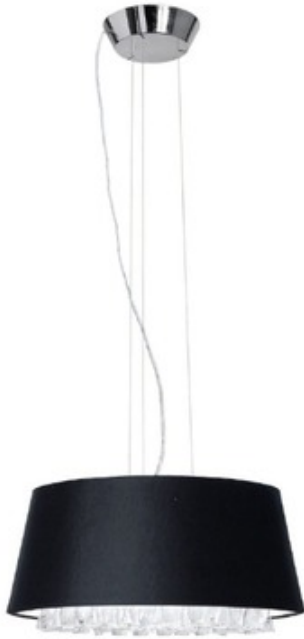

Frou Frou Suspension

Description:

Frou Frou Suspension is a handmade glass lamp with a chrome and black painted metal. Also available in wall sconce and floor lamp versions. Three 60-watt, 120 volt E14 base B10 incandescent bulbs are required, but not included. Dimensions: 15.8W x 19.7H.

Shown in: Chrome / Crystal

List Price: CALL!
Our Price: CALL!

Shade Color: Crystal
Body Finish: Chrome
Lamp: 3 x B10/E14 (European)/60W/120V Incandescent
Wattage: 180W
Dimmer: Incandescent
Dimensions: 19.7"H x 15.8"W x 15.8"D

Product Number: AVM103532			
Company:		Fixture Type:	Date: Feb 25, 2018
Project:		Approved By:	

#0145SU-FROUFRO-01611-CRCH

Fax: (773) 883-6131

Phone: 866-954-4489

Address: 1718 W. Fullerton Ave. Chicago IL 60614