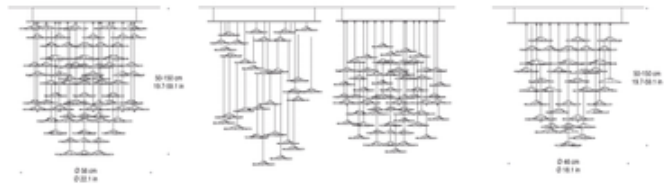

Oblivion Suspension

Description:

Oblivion Suspension features handmade glass flowers with a chrome frame. Available in a 4 and 7 light version. 4 light includes 51 glass flowers, one of which is red, and requires four 50 watt 120 volt GU10 MR16 halogen bulbs, not included. 7 light version includes 108 glass flowers, one of which is red, and requires seven 50 watt 120 volt GU10 MR16 halogen bulbs, not included. Dimensions: 4 Light: 18.1 inch diameter x 19.7 inch minimum to 59.1 inch maximum overall height. 7 Light: 22.1 inch diameter x 19.7 inch minimum to 59.1 inch maximum overall height.

Shown in: Chrome / Crystal

List Price: CALL!
 Our Price: CALL!

Shade Color: Crystal
 Body Finish: Chrome
 Lamp: 4 x MR16/GU10/50W/120V Halogen
 4 x MR16/GU10/120V LED
 Wattage: 200W
 Dimmer: Incandescent
 Dimensions: 19.7"H x 18.1"W