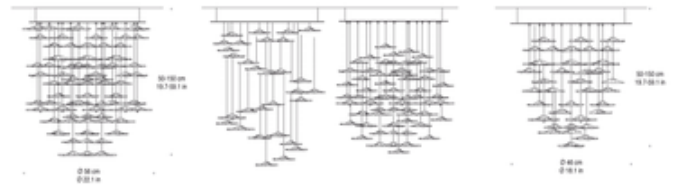

BRAND

Mazzega1946

DESCRIPTION

Oblivion Suspension features handmade glass flowers with a chrome frame. Available in a 4 and 7 light version. 4 light includes 51 glass flowers, one of which is red, and requires four 50 watt 120 volt GU10 MR16 halogen bulbs, not included. 7 light version includes 108 glass flowers, one of which is red, and requires seven 50 watt 120 volt GU10 MR16 halogen bulbs, not included. Dimensions: 4 Light: 18.1 inch diameter x 19.7 inch minimum to 59.1 inch maximum overall height. 7 Light: 22.1 inch diameter x 19.7 inch minimum to 59.1 inch maximum overall height.

SHADE COLOR	Transparent Crystal
BODY FINISH	Chrome
WATTAGE	350W
DIMMER	Standard 120V
DIMENSIONS	22.1"W x 19.7"H
BULB NOT INCLUDED	
LAMP	7 x MR16/GU10/50W/120V Halogen 7 x MR16/GU10/120V LED

SPEC # AVM103541