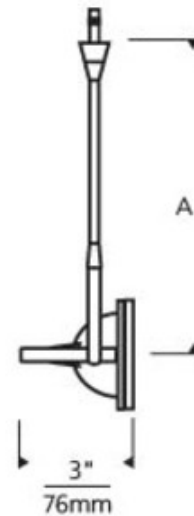

BRAND Visual Comfort Modern

DESCRIPTION

The John Freejack Display Head tilts and rotates infinitely. Allows for a full 360 degree head rotation and 360 degree pivot to direct the light to the desired location. Compatible for use with 1-circuit and 2-circuit Monorail track systems, Wall Monorail or Freejack canopy. Includes eggcrate louver. Integral lens holder can hold a single glass lens, sold separately. Includes Freejack connector. Freejack canopy required if used as a monopoint, sold separately. LED canopy compatible with both halogen and LED lamp options. Dimmer type dependent on system transformer (low voltage magnetic or electronic).

SHADE COLOR	N/A
BODY FINISH	Chrome
WATTAGE	50W
DIMMER	Dimmable
DIMENSIONS	3"L x 3"D
BULB NOT INCLUDED	
LAMP	1 x MR16/GU5.3 (bipin)/50W/12V Halogen 1 x MR16/GU5.3 (bipin)/12V LED

SPEC # TLG10393

COMPANY	PROJECT	FIXTURE TYPE	APPROVED BY	DATE