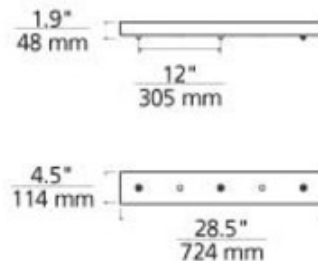

BRAND Visual Comfort Modern

DESCRIPTION

The Freejack 3 Port Linear Canopy mounts to a standard 4 inch junction box (provided by electrician). Available in Satin Nickel, Chrome, White, Black or Antique Bronze finish. For use with any three Freejack 12V low voltage halogen pendants or heads. For ceiling only. Housing includes three electronic transformers. 28 inch length x 4.9 inch width x 1.6 inch height. ETL listed.

SHADE COLOR	N/A
BODY FINISH	Satin Nickel
WATTAGE	N/A
DIMMER	Low Voltage Electronic
DIMENSIONS	28"L x 4.9"W x 1.6"H
LAMP	N/A

SPEC # TLG10406

COMPANY	PROJECT	FIXTURE TYPE	APPROVED BY	DATE