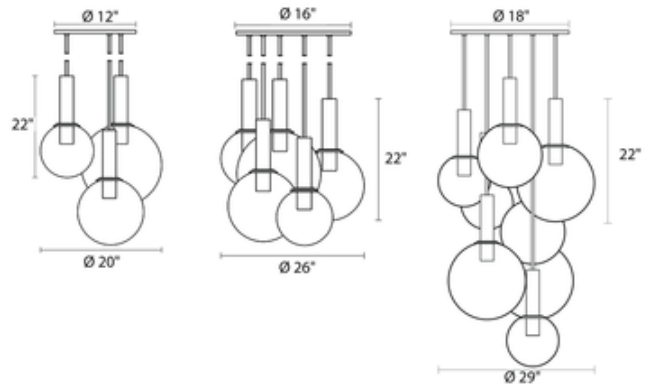

BRAND

SONNEMAN - A Way of Light

DESCRIPTION

A captivating suspension of clear glass globes, the Bubbles Multi Light Pendant carries a versatile mid-century modern aesthetic that works well in a range of settings from formal entryways to casual living rooms.

Shown in: Polished Nickel / Clear

SHADE COLOR	Clear
BODY FINISH	Polished Nickel
WATTAGE	300W
DIMMER	Standard 120V
DIMENSIONS	26"W x 22"H
BULB NOT INCLUDED	
LAMP	5 x A15/Medium (E26)/60W/120V Incandescent 5 x A15/Medium (E26)/120V LED 5 x G25/Medium (E26)/120V Incandescent 5 x G25/Medium (E26)/120V LED

SPEC # SON104145

COMPANY	PROJECT	FIXTURE TYPE	APPROVED BY	DATE