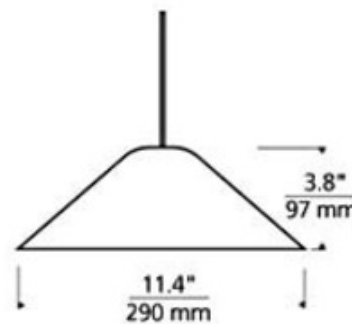

Freejack Mini Larkspur Pendant

Description:

Freejack Mini Larkspur Pendant features a cone-shaped, slumped glass shade, warm with color and pattern, highlighted with metal details. Shade available in Beach Amber or Sand. Finish in Antique Bronze, Chrome or Satin Nickel. Glass disc bottom diffuser provides a glare free light. Includes two 35 watt, 12 volt halogen bipin lamps, six feet of field-cutable suspension cable and a Freejack connector. 11.4 inch diameter x 3.8 inch height x 75.8 inch length. Canopy required for use as a monopoint, sold separately.

Shown in: Chrome / Sand

List Price: \$450.00
 Our Price: \$360.00

Shade Color: Sand
 Body Finish: Chrome
 Lamp: 2 x JC/GY6.35 (bipin)/35W/12V Halogen
 Wattage: 70W
 Dimmer: Dimmable
 Dimensions: 75.8"L x 3.8"H x 11.4"W