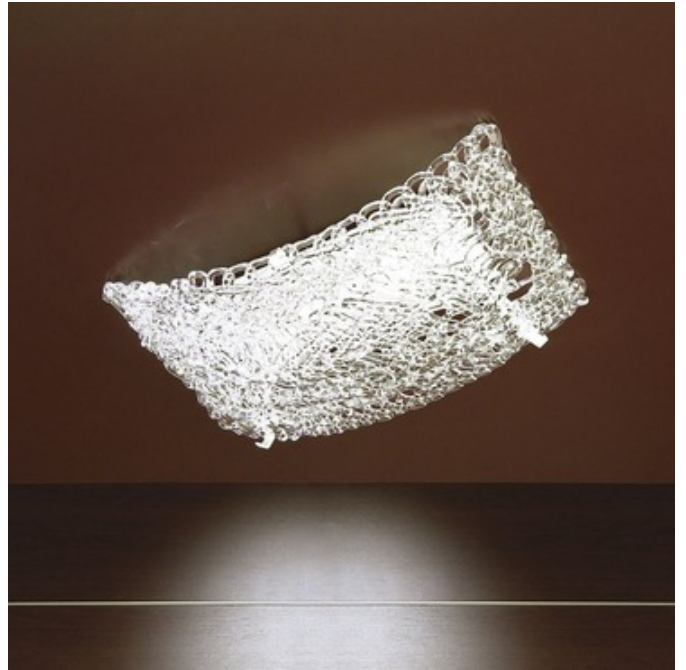

BRAND Lightology Collection

DESCRIPTION

Flow ceiling flush mount features a glass plate with clear decoration created using molten glass threads technique. Available in two sizes. Also available in a large flush mount version, suspension, floor, and wall sconce versions. Supplied with (2) or (4) 60 watt, 120 volt, medium base incandescent bulbs. 19.3L x 10.63W x 4.33D or 19.7L x 13.78W x 3.94D.

SHADE COLOR	Clear
BODY FINISH	Glass
WATTAGE	120W
DIMMER	N/A
DIMENSIONS	19.3"L x 10.63"W x 4.33"D
BULB INCLUDED	
LAMP	2 x A19/Medium (E26)/60W/120V Incandescent 2 x A19/Medium (E26)/120V LED

SPEC # SFZ104315