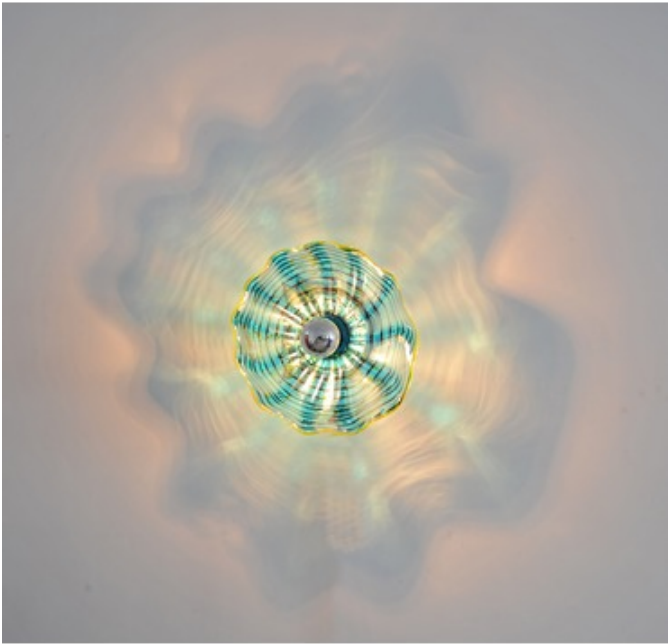

**BRAND** Viz Glass

**DESCRIPTION**  
Celestial Wall Sconce features individually hand-blown glass pieces that offer beautiful art by day and a colorful display of light by night. Available in Turquoise glass with a Brushed Nickel finish.

<b>SHADE COLOR</b>	Turquoise Glass
<b>BODY FINISH</b>	Brushed Nickel
<b>WATTAGE</b>	60W
<b>DIMMER</b>	N/A
<b>DIMENSIONS</b>	12"W x 12"H x 4.5"D
<b>BULB INCLUDED</b>	
<b>LAMP</b>	1 x A19/Medium (E26)/60W/120V Incandescent 1 x A19/Medium (E26)/120V LED
<b>SPEC #</b>	VIZ104330