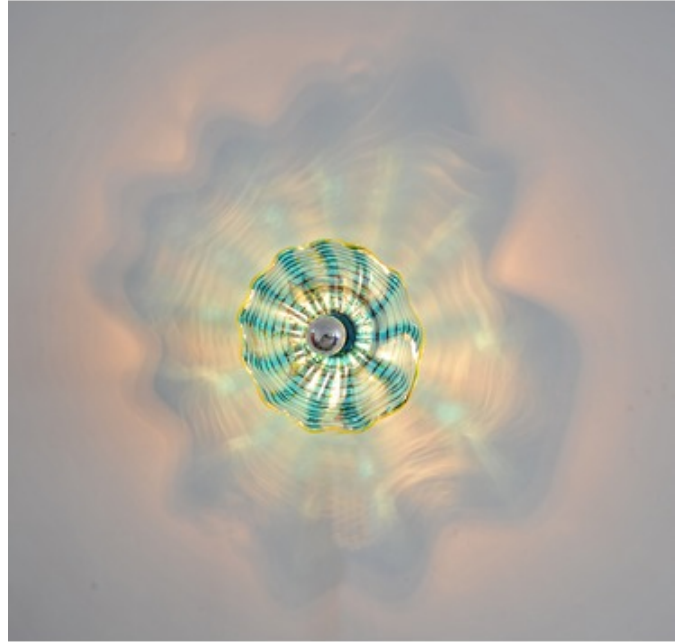

BRAND

Viz Glass

DESCRIPTION

Celestial Wall Sconce features individually hand-blown glass pieces that offer beautiful art by day and a colorful display of light by night. Available in Turquoise glass with a Brushed Nickel finish.

SHADE COLOR	Turquoise Glass
BODY FINISH	Brushed Nickel
WATTAGE	60W
DIMMER	N/A
DIMENSIONS	12"W x 12"H x 4.5"D
BULB INCLUDED	
LAMP	1 x A19/Medium (E26)/60W/120V Incandescent 1 x A19/Medium (E26)/120V LED