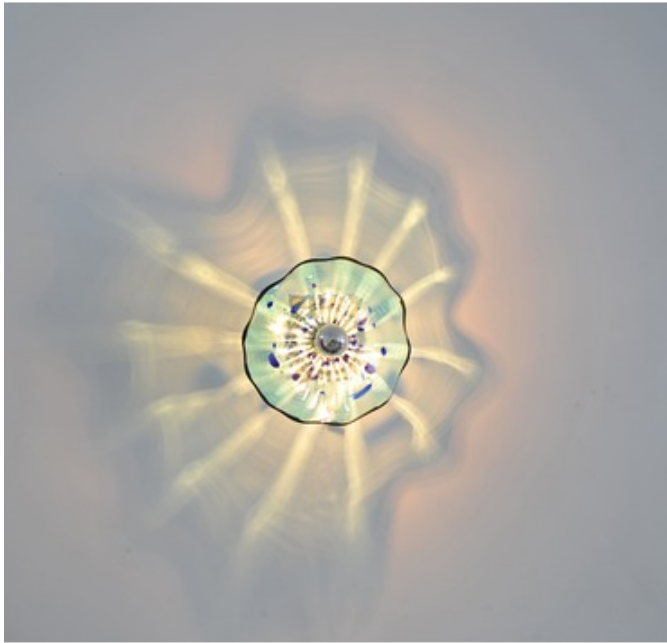

Celestial Wall Sconce

Description:

Celestial wall sconce family features individually hand-blown glass pieces that offer beautiful art by day and a colorful display of light by night. Available in Amber, Amber with Red, Amethyst, White, Turquoise, Emerald, Aqua, Saffron, Chartreuse, or Ruby colored glass in a 20 inch or 12 inch size option. Brushed nickel finish. (1) 60 watt, 120 volt, medium specialty silver-dipped bulb included. 20 inch diameter or 12 inch diameter by 4.5 inch depth.

Shown in: Brushed Nickel / Emerald Glass

List Price: \$348.75
Our Price: \$279.00

Shade Color: Emerald Glass
Body Finish: Brushed Nickel
Lamp: 1 x A19/Medium (E26)/60W/120V Incandescent
 1 x A19/Medium (E26)/120V LED
Wattage: 60W
Dimmer: N/A
Dimensions: 12"H x 12"W x 4.5"D