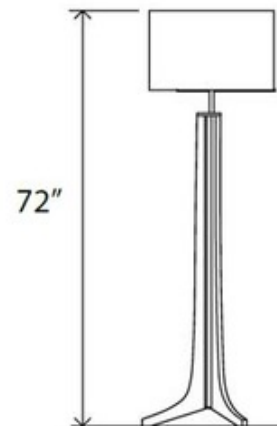

Forma Floor Lamp

Description:

Forma Floor Lamp is available in Oiled Walnut or Dark Stained Walnut base with Brushed Aluminum or Black Anodized metal accents and fabric shade in Black, White Linen or Burlap. One 13.5 watt 120 volt A19 medium base LED is included. Dimmer included on fixture. 22 inch diameter shade x 72 inch height. UL listed.

Technical Information
 Luminous Flux: 800 lumens
 Lumens/Watt: 59.26
 Lamp Color: 2700 K
 Color Rendering: 90 CRI

Product Number: CER104420			
Company:		Fixture Type:	Date: Feb 24, 2018
Project:		Approved By:	