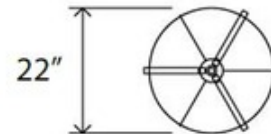

Product Number: CER104420			
Company:		Fixture Type:	Date: Feb 24, 2018
Project:		Approved By:	

#0347FL-FORMA-022L1-NTBD

Fax: (773) 883-6131

Phone: 866-954-4489

Address: 1718 W. Fullerton Ave. Chicago IL 60614

www.Lightology.com