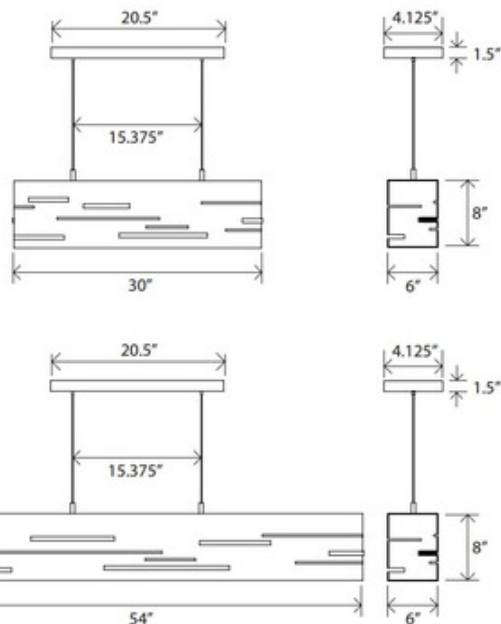

# Aeris Linear Pendant

**Description:**

The Aeris Linear Pendant is available in Oiled Walnut or Dark Stained Walnut with a Brushed Aluminum or Black Anodized finish. Two sizes available. Integrated 16 watt 120 volt LED light source. 30/54 inch width x 8 inch height x 6 inch depth x 80 inch maximum length. Suitable for sloped ceilings. UL listed.

Shown in: Brushed Aluminum / Oiled Walnut

List Price: \$3875.00  
 Our Price: \$3100.00

Shade Color: Oiled Walnut  
 Body Finish: Brushed Aluminum  
 Lamp: 1 x LED/16W/120V LED  
 Wattage: 16W  
 Dimmer: Low Voltage Electronic  
 Dimensions: 80"L x 8"H x 54"W x 6"D

**Technical Information**

Luminous Flux: 1720 lumens  
 Lumens/Watt: 107.50  
 Lamp Color: 2700 K  
 Color Rendering: 90 CRI

Product Number: <b>CER104426</b>			
Company:		Fixture Type:	Date: Feb 23, 2018
Project:		Approved By:	