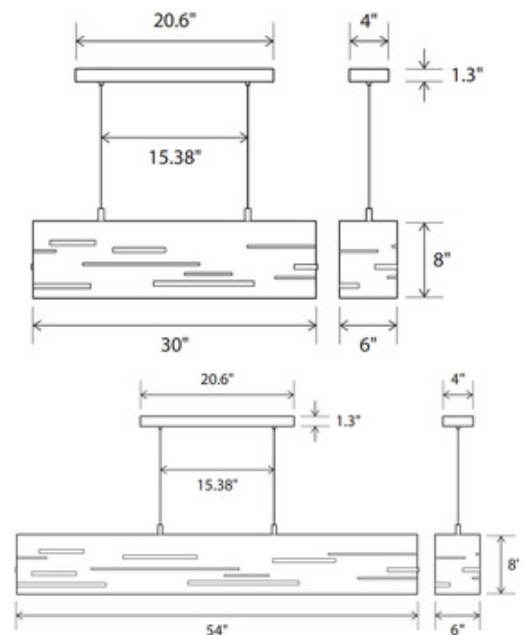

BRAND

Cerno

DESCRIPTION

The Aeris Linear Pendant features organic and often wild swirls of walnut grains and the addition of rigorous slits and inlays that allow the light within to give of a beautiful and rich glow that creates a juxtaposition between the light and components of the fixture. Available in two sizes with a Brushed Aluminum or Black Anodized finish complemented by an Oiled Walnut or Dark Stained Walnut shade. 2700K and 3500K color temperature options available. Suitable for sloped ceilings. UL listed. Made in USA.

Shown in: Brushed Aluminum / Oiled Walnut

SHADE COLOR	Oiled Walnut
BODY FINISH	Brushed Aluminum
WATTAGE	16W
DIMMER	Low Voltage Electronic
DIMENSIONS	54"W x 8"H x 6"D
INTEGRATED LED MODULE	
LAMP	1 x LED/16W/120-277V LED

Technical Information

LUMINOUS FLUX	1720 lumens
LUMENS/WATT	107.50
LAMP COLOR	2700K
COLOR RENDERING	90 CRI

SPEC # CER104426

COMPANY	PROJECT	FIXTURE TYPE	APPROVED BY	DATE