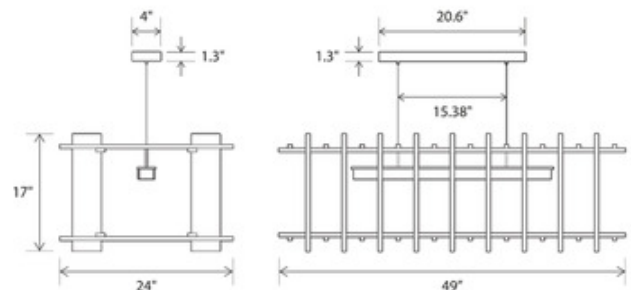

BRAND

Cerno

DESCRIPTION

The Arca Linear Pendant was designed with density and mass in mind. The fixture morphs as you move around the room commanding attention from the solid walnut frame to the graceful bar of light. Available with a Brushed Aluminum or Black Anodized finish complemented by a Walnut or Dark Stained Walnut shade. 2700K or 3500K color temperature options available. Suitable for sloped ceilings. UL and cUL listed. Made in the USA. Prop 65.

Shown in: Brushed Aluminum / Oiled Walnut

SHADE COLOR	Oiled Walnut
BODY FINISH	Brushed Aluminum
WATTAGE	16W
DIMMER	Low Voltage Electronic
DIMENSIONS	49"L x 24"W x 17"H
INTEGRATED LED MODULE	
LAMP	1 x LED/16W/120-277V LED

Technical Information

LUMINOUS FLUX	1720 lumens
LUMENS/WATT	107.50
LAMP COLOR	2700K
COLOR RENDERING	90 CRI

SPEC # CER104430

COMPANY	PROJECT	FIXTURE TYPE	APPROVED BY	DATE