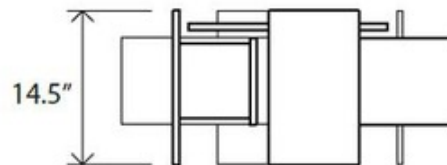

Product Number: CER104436			
Company:		Fixture Type:	Date: Feb 18, 2018
Project:		Approved By:	

#0347PD-MUTO-032L1-XXWT

Fax: (773) 883-6131

Phone: 866-954-4489

Address: 1718 W. Fullerton Ave. Chicago IL 60614

www.Lightology.com