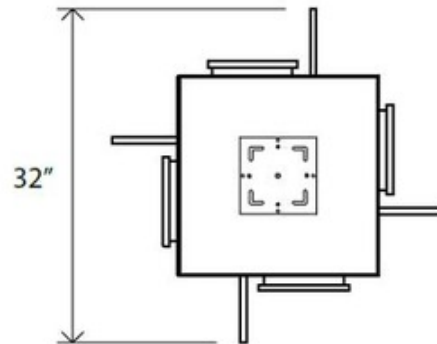

Product Number: CER104436			
Company:		Fixture Type:	Date: Feb 18, 2018
Project:		Approved By:	

#0347PD-MUTO-032L1-XXWT

Fax: (773) 883-6131

Phone: 866-954-4489

Address: 1718 W. Fullerton Ave. Chicago IL 60614

www.Lightology.com