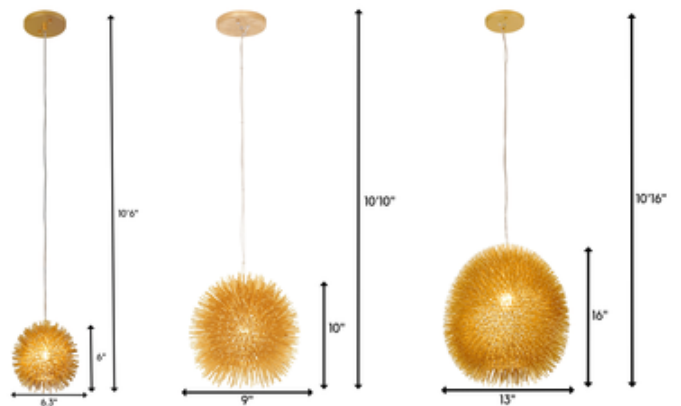

COMPANY	PROJECT	FIXTURE TYPE	APPROVED BY	DATE