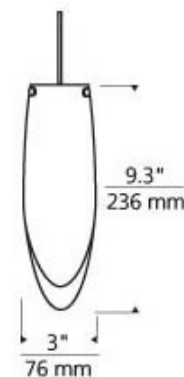

BRAND

Visual Comfort Modern

DESCRIPTION

The Freejack Halogen Melt Pendant features an organic shaped, richly colored frit glass accented with a clear glass draw at the bottom and three metal beads at the top. Glass options include Amber Frit and White Frit. Finish in Antique Bronze, Satin Nickel or Chrome. Includes one 50 watt low voltage JC GY6.35 halogen bipin lamp, six feet of field-cutttable suspension cable (custom lengths available), and a Freejack connector. ETL listed. 3 inch diameter x 9.3 inch height x 81.3 inch overall length. Canopy required for use as a monopoint, sold separately.

SHADE COLOR	White Frit
BODY FINISH	Satin Nickel
WATTAGE	50W
DIMMER	Dimmable
DIMENSIONS	3"W x 9.3"H
BULB INCLUDED	
LAMP	1 x JC/GY6.35 (bipin)/50W/12V Halogen

SPEC # TLG10508

COMPANY

PROJECT

FIXTURE TYPE

APPROVED BY