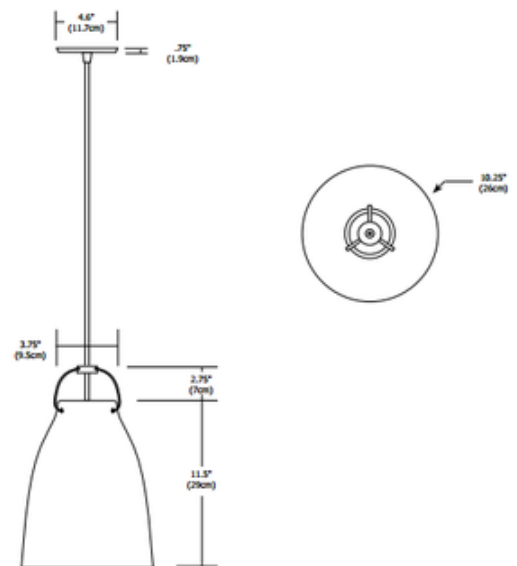

BRAND

PureEdge Lighting

DESCRIPTION

Vessel 10 Pendant features a Black metal shade with Polished Nickel finish. Includes one 40 watt 120 volt B10 E14 candelabra lamp and six feet of red suspension cable. Dimensions: 10.25 inch diameter x 11.5 inch height x 83.5 inch overall length. 4.6 inch diameter canopy.

SHADE COLOR	White
BODY FINISH	N/A
WATTAGE	40W
DIMMER	Standard 120V
DIMENSIONS	72" L x 10.25" W x 11.5" H
BULB INCLUDED	
LAMP	1 x B10/E14 (European)/40W/120V Incandescent

SPEC #

EDG105119

COMPANY

PROJECT

FIXTURE TYPE