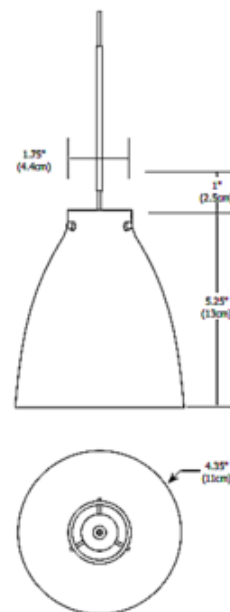

BRAND

PureEdge Lighting

DESCRIPTION

FJ Vessel 4 Inch Pendant features a white glass shade and is available in satin nickel finish. For use on Monorail, Monorail 2-Circuit, or Fast Jack Power Canopy, sold separately. Includes one 35 watt 12 volt IR JC GY6.35 halogen lamp, eight feet of field-cutttable coaxial cable, and a Fast Jack connector. ETL listed. 4.35 inch diameter x 5.25 inch height x 101.25 inch length.

SHADE COLOR	White Glass
BODY FINISH	Satin Nickel
WATTAGE	50W
DIMMER	Dimmable
DIMENSIONS	6.5"W x 7.75"H
BULB INCLUDED	
LAMP	1 x JC/GY6.35 (bipin)/50W/12V Halogen

SPEC # EDG105126

COMPANY

PROJECT

FIXTURE TYPE