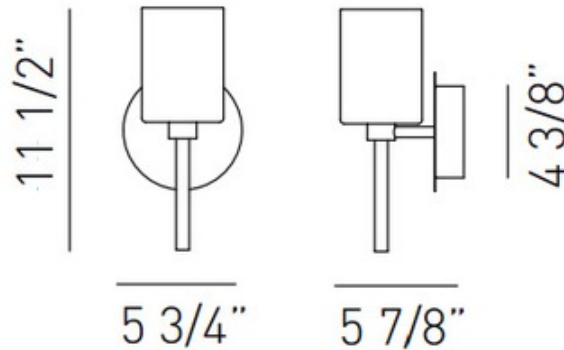

Spillray Wall Sconce

Designer: Manuel Vivian

Description:

The Spillray Wall Sconce features a Red, Grey, or Crystal Clear glass shade with a Polished Chrome frame. Two lamping options available. Halogen: One 20 watt 12 volt JC G4 halogen bulb is included. LED: One 1.5 watt 12 volt JC G4 LED bulb is included. 5.75 inch width x 11.5 inch height x 5.875 inch depth. CE listed. ETL listed.

Shown in: Polished Chrome / Crystal

List Price: \$720.00
Our Price: \$504.00

Shade Color: Crystal
Body Finish: Polished Chrome
Lamp: 1 x JC/G4 (bipin)/20W/12V Halogen
Wattage: 20W
Dimmer: Low Voltage Electronic
Dimensions: 11.5"H x 5.75"W x 5.88"D