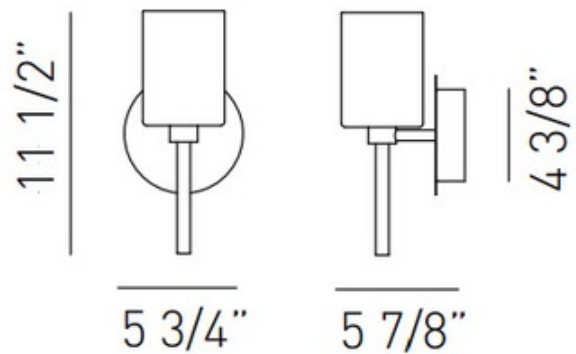

**BRAND**

Axolight

**DESCRIPTION**

The Spillray Wall Sconce features a glass shade with a Polished Chrome structure. Included non-dimmable driver. Note: Limited stock available in Orange.

<b>SHADE COLOR</b>	Crystal
<b>BODY FINISH</b>	Polished Chrome
<b>WATTAGE</b>	20W
<b>DIMMER</b>	Low Voltage Electronic
<b>DIMENSIONS</b>	5.75"W x 11.5"H x 5.88"D
<b>BULB INCLUDED</b>	
<b>LAMP</b>	1 x JC/G4 (bipin)/20W/12V Halogen