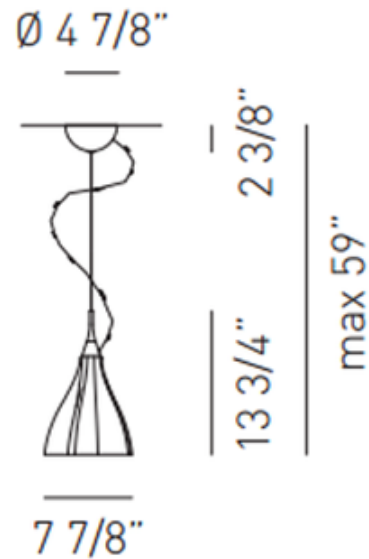

**DESIGNER**

Marcello Furlan

**BRAND**

Axolight

**DESCRIPTION**

Blum Pendant is made from blown glass with chrome plated parts and is available in transparent or chrome-plated glass versions. One 60-watt, 120 volt B10 candelabra base incandescent bulb is required, but not included. Dimensions: 7.9 inch width x 13.75 inch height x 59 inch maximum overall height. 4.9 inch diameter canopy. ETL listed.

<b>SHADE COLOR</b>	Chrome
<b>BODY FINISH</b>	Chrome
<b>WATTAGE</b>	60W
<b>DIMMER</b>	Standard 120V
<b>DIMENSIONS</b>	7.9"W x 13.75"H
<b>BULB NOT INCLUDED</b>	
<b>LAMP</b>	1 x B10/Candelabra (E12)/60W/120V Incandescent 1 x B10/Candelabra (E12)/120V LED

**SPEC #** AXO105219

COMPANY	PROJECT	FIXTURE TYPE	APPROVED BY	DATE