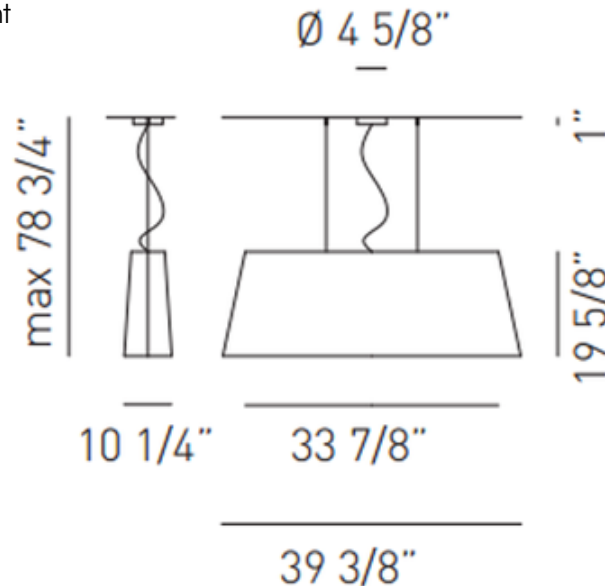

Slight Suspension

Designer: Manuel Vivian

Description:

Slight Suspension features a polished steel finish and is available in a vanilla lampshade options. 120 volt A19 medium base incandescent bulbs are required, but not included. Dimensions: 39.3 inch width x 19.6 inch height x 10.25 inch depth shade x 78.75 inch maximum overall height. ETL listed.

Shown in: Polished Steel / Vanilla

List Price: \$2442.86
Our Price: \$1710.00

Shade Color: Vanilla
Body Finish: Polished Steel
Lamp: 2 x A19/Medium (E26)/75W/120V Incandescent
 2 x A19/Medium (E26)/120V LED
Wattage: 150W
Dimmer: Incandescent
Dimensions: 19.6"H x 39.3"W x 10.25"D

Product Number: AXO 105235			
Company:		Fixture Type:	Date: Feb 18, 2018
Project:		Approved By:	

#0144SU-SLIGHT-04011-VAPS

Fax: (773) 883-6131

Phone: 866-954-4489

Address: 1718 W. Fullerton Ave. Chicago IL 60614