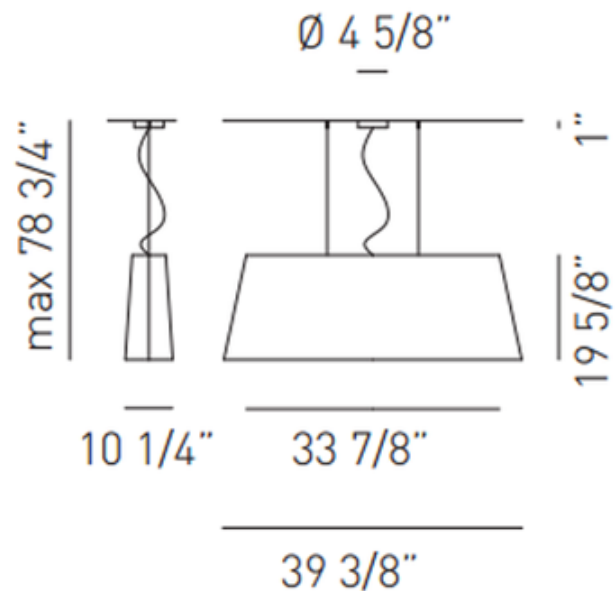

COMPANY

PROJECT

FIXTURE TYPE

APPROVED BY

DATE