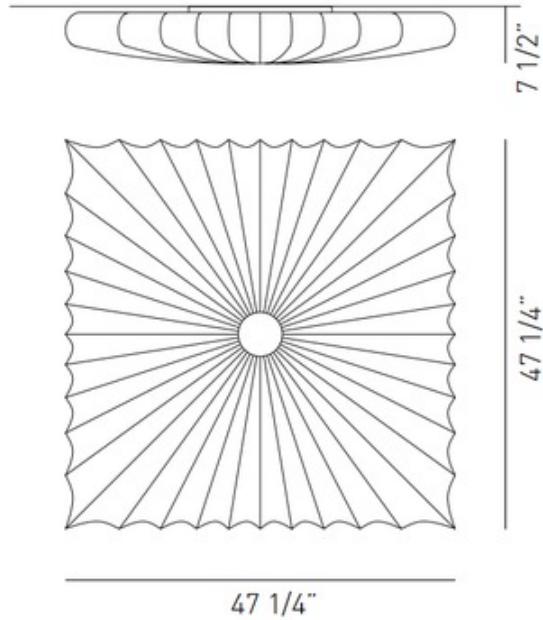

Muse Square Wall / Ceiling Mount

**Description:**

Muse Square Wall / Ceiling Mount features a White metal frame with a removable and washable White elastic fabric covering. Three 100 watt max 120 volt medium base bulbs are required, but not included. 47.25 inch square x 7.5 inch depth. ETL listed.

Shown in: White / White

List Price: \$1131.43  
 Our Price: \$792.00

Shade Color: White  
 Body Finish: White  
 Lamp: 3 x A19/Medium (E26)/75W/120V Incandescent  
 3 x A19/Medium (E26)/120V LED  
 Wattage: 225W  
 Dimmer: Incandescent  
 Dimensions: 47.25"H x 47.25"W x 7.5"D