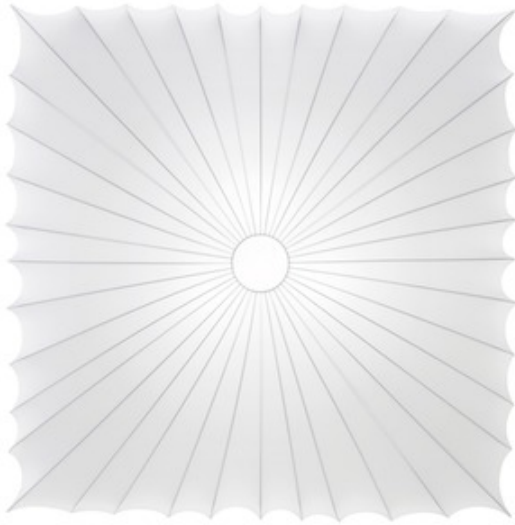

Muse Square Wall / Ceiling Mount

**Description:**

Muse Square Wall / Ceiling Mount features a White metal frame with a removable and washable White elastic fabric covering. Three 100 watt max 120 volt medium base bulbs are required, but not included. 47.25 inch square x 7.5 inch depth. ETL listed.

Shown in: White / White

List Price: \$1131.43  
 Our Price: \$792.00

Shade Color: White  
 Body Finish: White  
 Lamp: 3 x A19/Medium (E26)/75W/120V Incandescent  
 3 x A19/Medium (E26)/120V LED  
 Wattage: 225W  
 Dimmer: Incandescent  
 Dimensions: 47.25"H x 47.25"W x 7.5"D