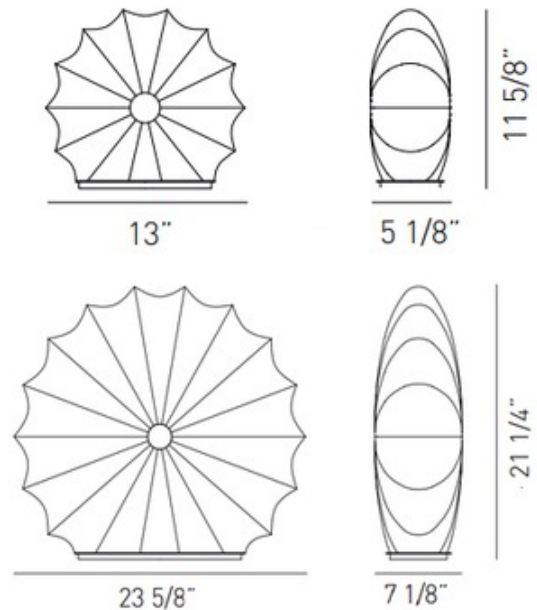

SHADE COLOR	White
BODY FINISH	White
WATTAGE	40W
DIMMER	Standard 120V
DIMENSIONS	13"W x 11.63"H x 5.13"D
BULB NOT INCLUDED	
LAMP	1 x B10/Candelabra (E12)/40W/120V Incandescent 1 x B10/Candelabra (E12)/120V LED

SPEC # AXO105613