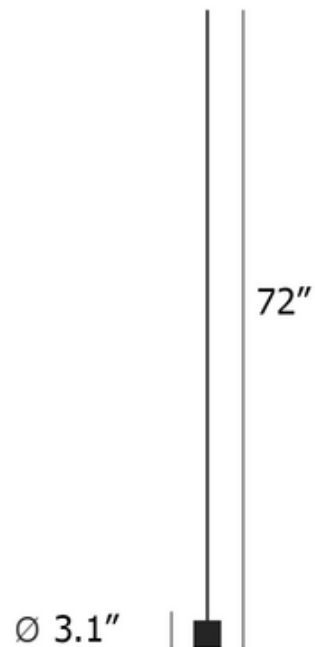

**BRAND**

Catellani & Smith

**DESCRIPTION**

The Light Stick Floor Lamp consists of a thin stick lined with LEDs atop a cylindrical, burnished metal base. Enzo Catellani sought to create a discreet, minimal lamp that emphasized the light produced. Dimmer switch located on cord.

<b>SHADE COLOR</b>	Nickel
<b>BODY FINISH</b>	Copper
<b>WATTAGE</b>	6W
<b>DIMMER</b>	Dimmable
<b>DIMENSIONS</b>	3.1"W x 72"H x 3.1"D
<b>BULB INCLUDED</b>	
<b>LAMP</b>	6 x LED/1W/120V LED

*Technical Information*

<b>LUMINOUS FLUX</b>	540 lumens
<b>LUMENS/WATT</b>	540.00
<b>LAMP COLOR</b>	2800K

**SPEC #** CTS105742

COMPANY	PROJECT	FIXTURE TYPE	APPROVED BY	DATE