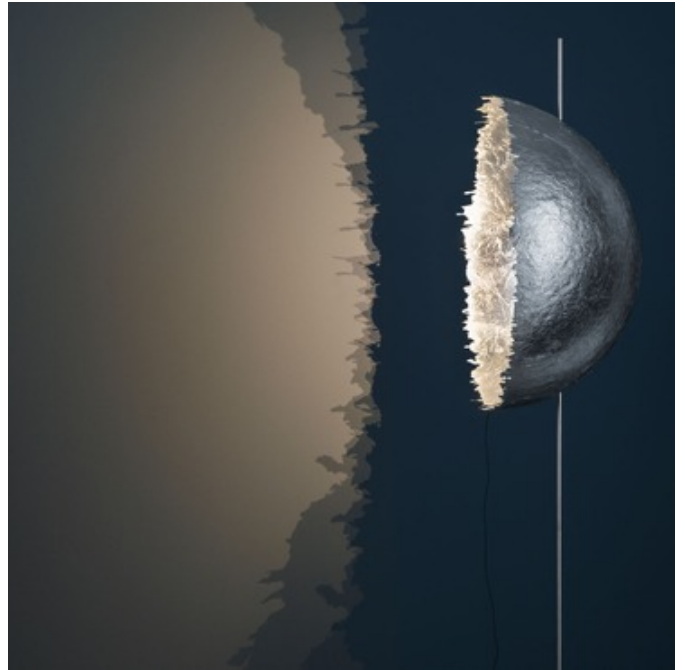

BRAND

Catellani & Smith

DESCRIPTION

PostKrisi Half Floor Lamp is made with a nickel-plated metal base with a steel structure and fiberglass hemisphere lined with gold or silver colored leaf. LED driver is included. Three 1 watt, 120 volt LED lamps are included. 23.6 inch width x 75 inch height x 23.6 inch depth.

SHADE COLOR	Gold Leaf
BODY FINISH	Nickel Plated
WATTAGE	3W
DIMMER	Included
DIMENSIONS	23.6"W x 75"H x 23.6"D
INTEGRATED LED MODULE	
LAMP	3 x LED/1W/120V LED

Technical Information

LUMINOUS FLUX	330 lumens
LUMENS/WATT	330.00
LAMP COLOR	4100K