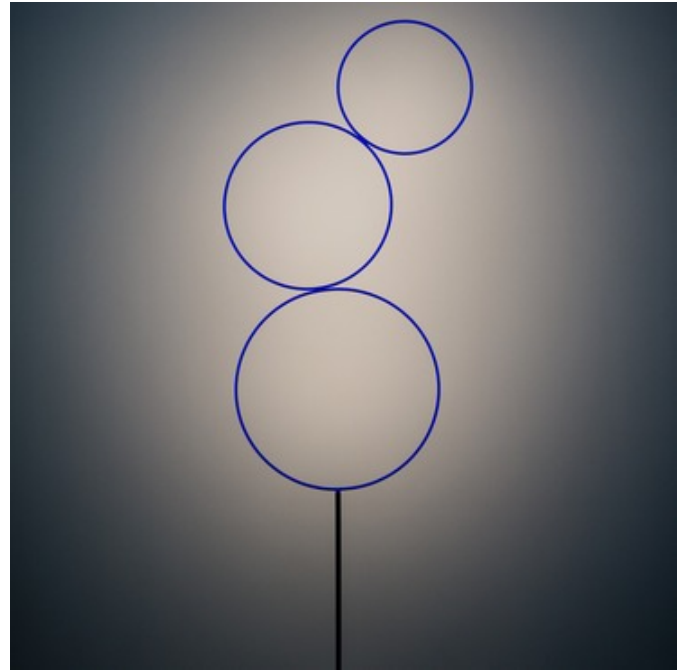

BRAND

Catellani & Smith

DESCRIPTION

Sorry Giotto Standing Lamp is made from a rough iron base and structure and blue hand painted copper rings. Sixteen 1-watt, 120 volt LED lamps are included. Dimensions: 23.6W x 87H x 23.6D.

Shown in: Nickel Plated

SHADE COLOR	N/A
BODY FINISH	Nickel Plated
WATTAGE	16W
DIMMER	Dimmable
DIMENSIONS	23.6"W x 87"H x 23.6"D
INTEGRATED LED MODULE	
LAMP	16 x LED/1W/120V LED

Technical Information

LUMINOUS FLUX	1440 lumens
LUMENS/WATT	1,440.00
LAMP COLOR	2800K

SPEC # CTS105759

COMPANY	PROJECT	FIXTURE TYPE	APPROVED BY	DATE