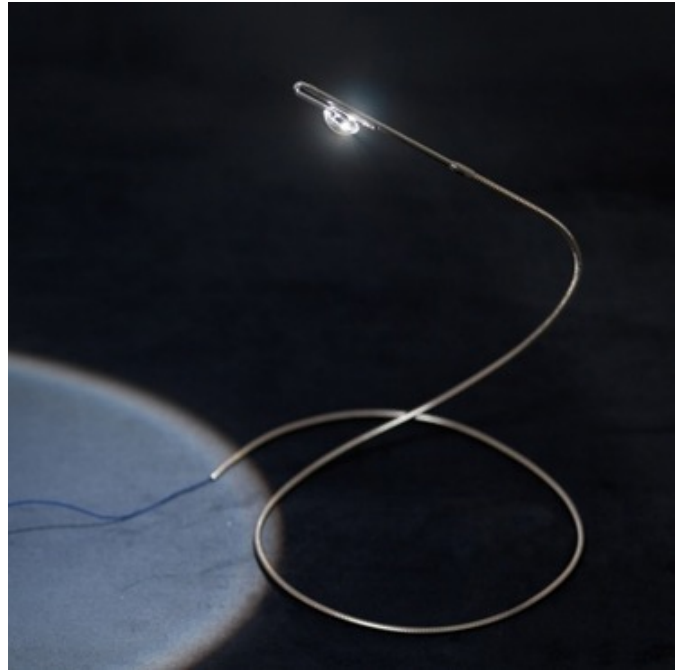

BRAND

Catellani & Smith

DESCRIPTION

Herem Table Lamp is made from a nickel-plated copper adjustable wire with a glass lens. One 1-watt LED lamps are included. Lamp color temperature is warm white (2800K) or neutral white (4100K). Cable is 9 inches in height.

SHADE COLOR	N/A
BODY FINISH	Nickel Plated
WATTAGE	1W
DIMMER	Dimmable
DIMENSIONS	9"H
BULB INCLUDED	
LAMP	1 x LED/1W/120V LED

Technical Information

LUMINOUS FLUX	110 lumens
LUMENS/WATT	110.00
LAMP COLOR	4100K