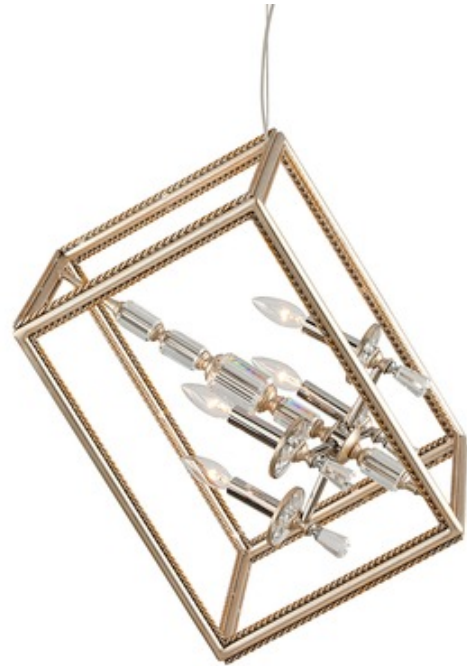

BRAND

Corbett Lighting

DESCRIPTION

The Houdini Crystal Pendant features a miniature chandelier suspended in an open cube. Available with a Gold and Silver Leaf finish with metal rope and Clear Crystal accents. Four 60 watt max 120 volt B10 candelabra base bulbs are required, but not included. 28 inch width x 28 inch height. Canopy: 6 inch width. UL listed.

SHADE COLOR	Clear
BODY FINISH	Gold Leaf
WATTAGE	240W
DIMMER	Standard 120V
DIMENSIONS	28"W x 28"H
BULB NOT INCLUDED	
LAMP	4 x B10/Candelabra (E12)/60W/120V Incandescent 4 x B10/Candelabra (E12)/120V LED