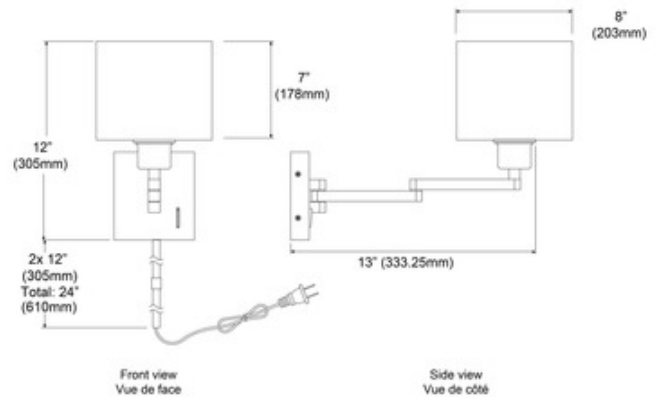

**BRAND**

Dainolite

**DESCRIPTION**

Cast Metal Double Arm Swing Wall Light features a tapered White drum shade in Satin Chrome finish. One 100 watt 120 volt A19 incandescent lamp not included. 8 inches wide x 12 inches high x 16 inches deep.

*Shown in: Satin Chrome / White*

<b>SHADE COLOR</b>	White
<b>BODY FINISH</b>	Satin Chrome
<b>WATTAGE</b>	72W
<b>DIMMER</b>	Standard 120V
<b>DIMENSIONS</b>	8"W x 12"H x 16"D
<b>BULB NOT INCLUDED</b>	
<b>LAMP</b>	1 x A19/Medium (E26)/72W/120V Incandescent 1 x A19/Medium (E26)/120V LED