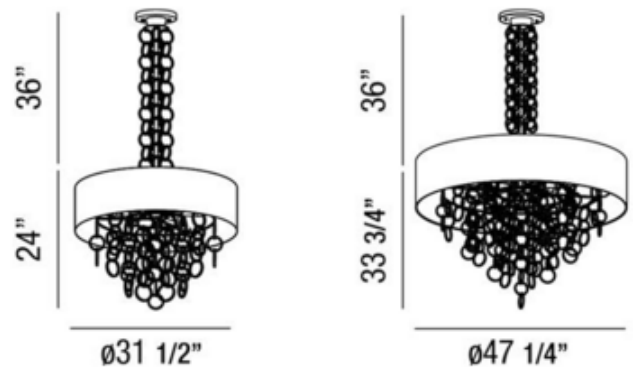

**BRAND**

Eurofase

**DESCRIPTION**

Novello Pendant features concentric polished plated rings available in a Chrome finish and a White cotton shade with a metallic lining or a polished plated Gold finish and a Black cotton shade with metallic lining. Available in two sizes. 40-watt, 120 volt B10 candelabra base incandescent bulbs are required, but not included. Chain/cord length is 36 inches.

<b>SHADE COLOR</b>	White
<b>BODY FINISH</b>	Chrome
<b>WATTAGE</b>	160W
<b>DIMMER</b>	N/A
<b>DIMENSIONS</b>	24"W x 20"H x 24"D
<b>BULB NOT INCLUDED</b>	
<b>LAMP</b>	4 x B10/Candelabra (E12)/40W/120V Incandescent 4 x B10/Candelabra (E12)/120V LED