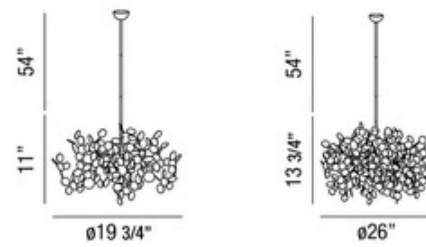

BRAND

Eurofase

DESCRIPTION

Divo pendant features a nickel finish and shade and is available in two sizes.

SHADE COLOR	N/A
BODY FINISH	Nickel
WATTAGE	180W
DIMMER	N/A
DIMENSIONS	19.75"W x 11"H x 19.75"D
BULB INCLUDED	
LAMP	3 x JCD/G9/60W/120V Halogen